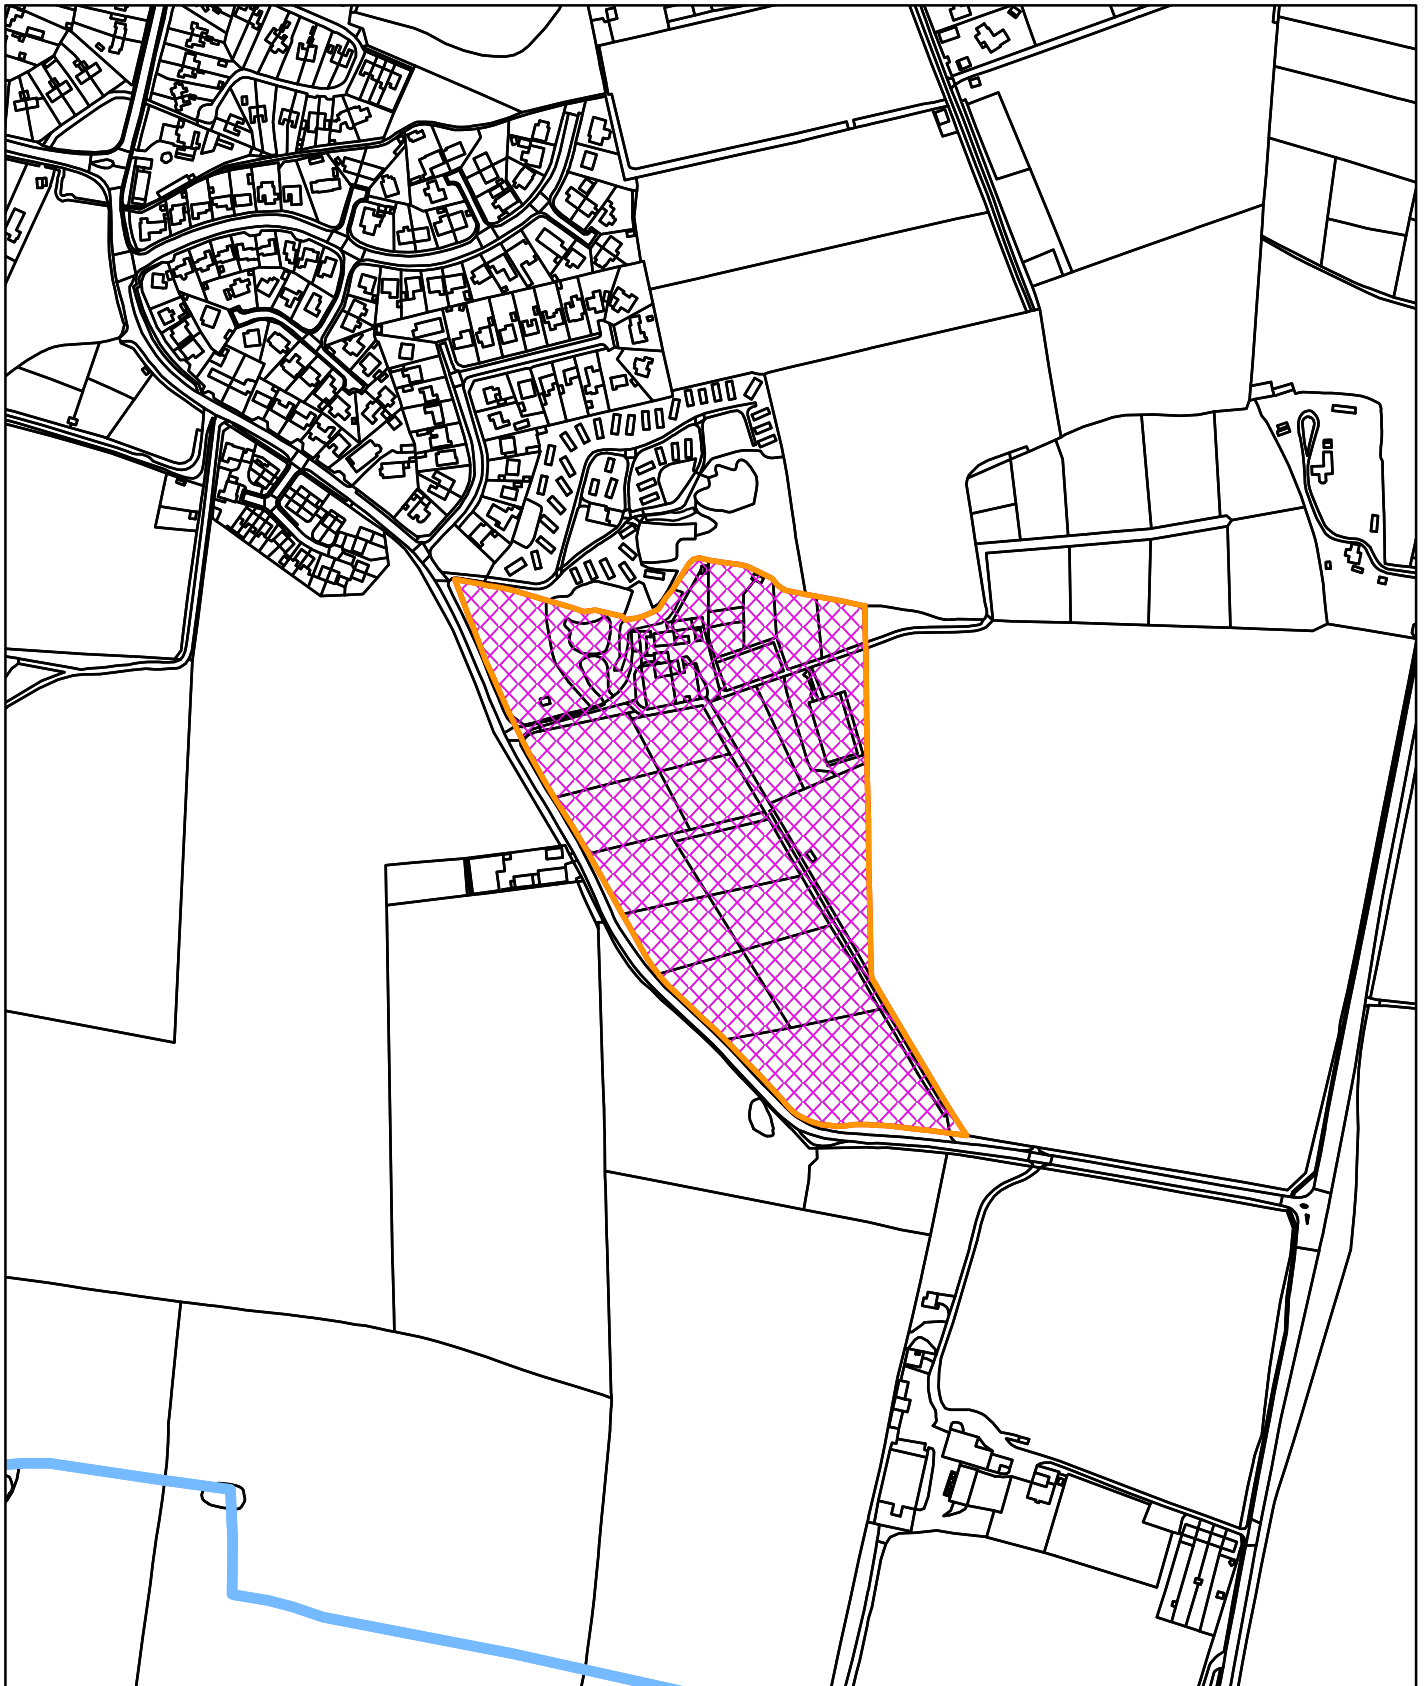

22/01650/FM

Mount Pleasant Farm 25 Lamsey Lane Heacham PE31 7LE

© Crown copyright and database rights 2023
Ordnance Survey 100024314

22/05/2023